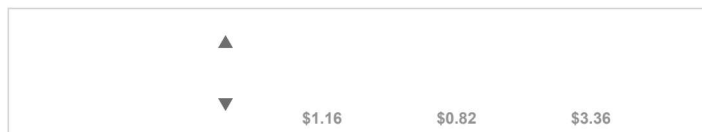

Matthew Patrick Donaghy is a 28 year-old who was listed as being under the supervision of the department of corrections in **Western Ky Corr. Complex**, Kentucky. He was sentenced / adjudicated in Fayette County. He was listed on the state department of corrections website below in relation to the criminal offense, ***Manslaughter-2nd Degree*** on Tuesday, September 13, 2016. To see more detailed information on this person, including any new custody status, criminal offense history, or time served in prison or under state supervision, follow the official department of corrections link below.

Name	Matthew Patrick Donaghy
Age	28 years old
Race	White
Sentencing County	Fayette
Correctional Facility or Supervision Authority	Western Ky Corr. Complex Kentucky
Offense(s)	Manslaughter-2nd Degree Sentence Date: 9/13/2016 Sentence Length: 10 years 0 months 0 days
Department of Corrections Inmate / Offender Record	http://kool.corrections.ky.gov/KOOL/Details/454431

[Get Driving Directions to Western Ky Corr. Complex, Kentucky](#)

Similar Inmates & Offenders

The following individuals were also adjudicated under **Western Ky Corr. Complex**, in **Fayette**, for the offense, **Manslaughter-2nd Degree**.